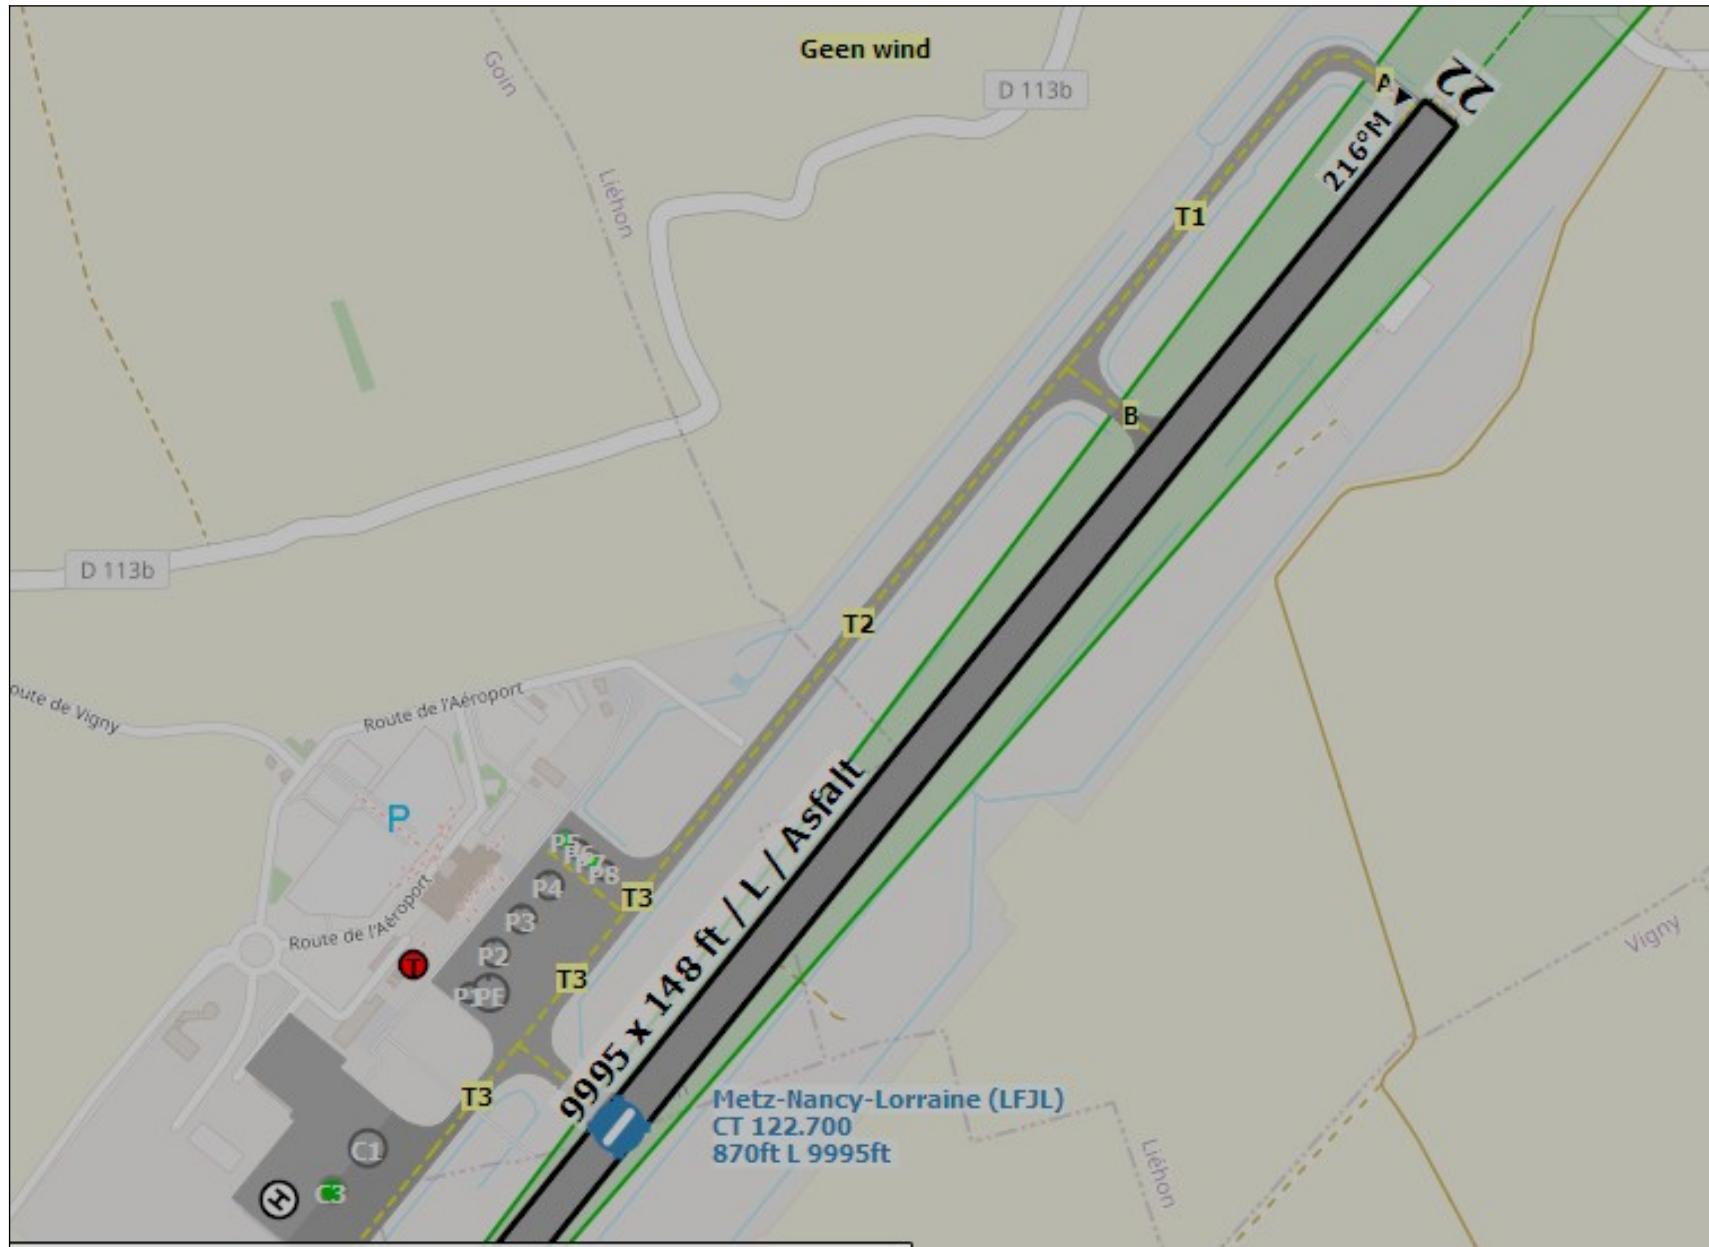

DAC-Online ATC - LFJL Airport Chart - Little NavMap

DAC-Online ATC - LFJL Airport Chart - Jeppesen